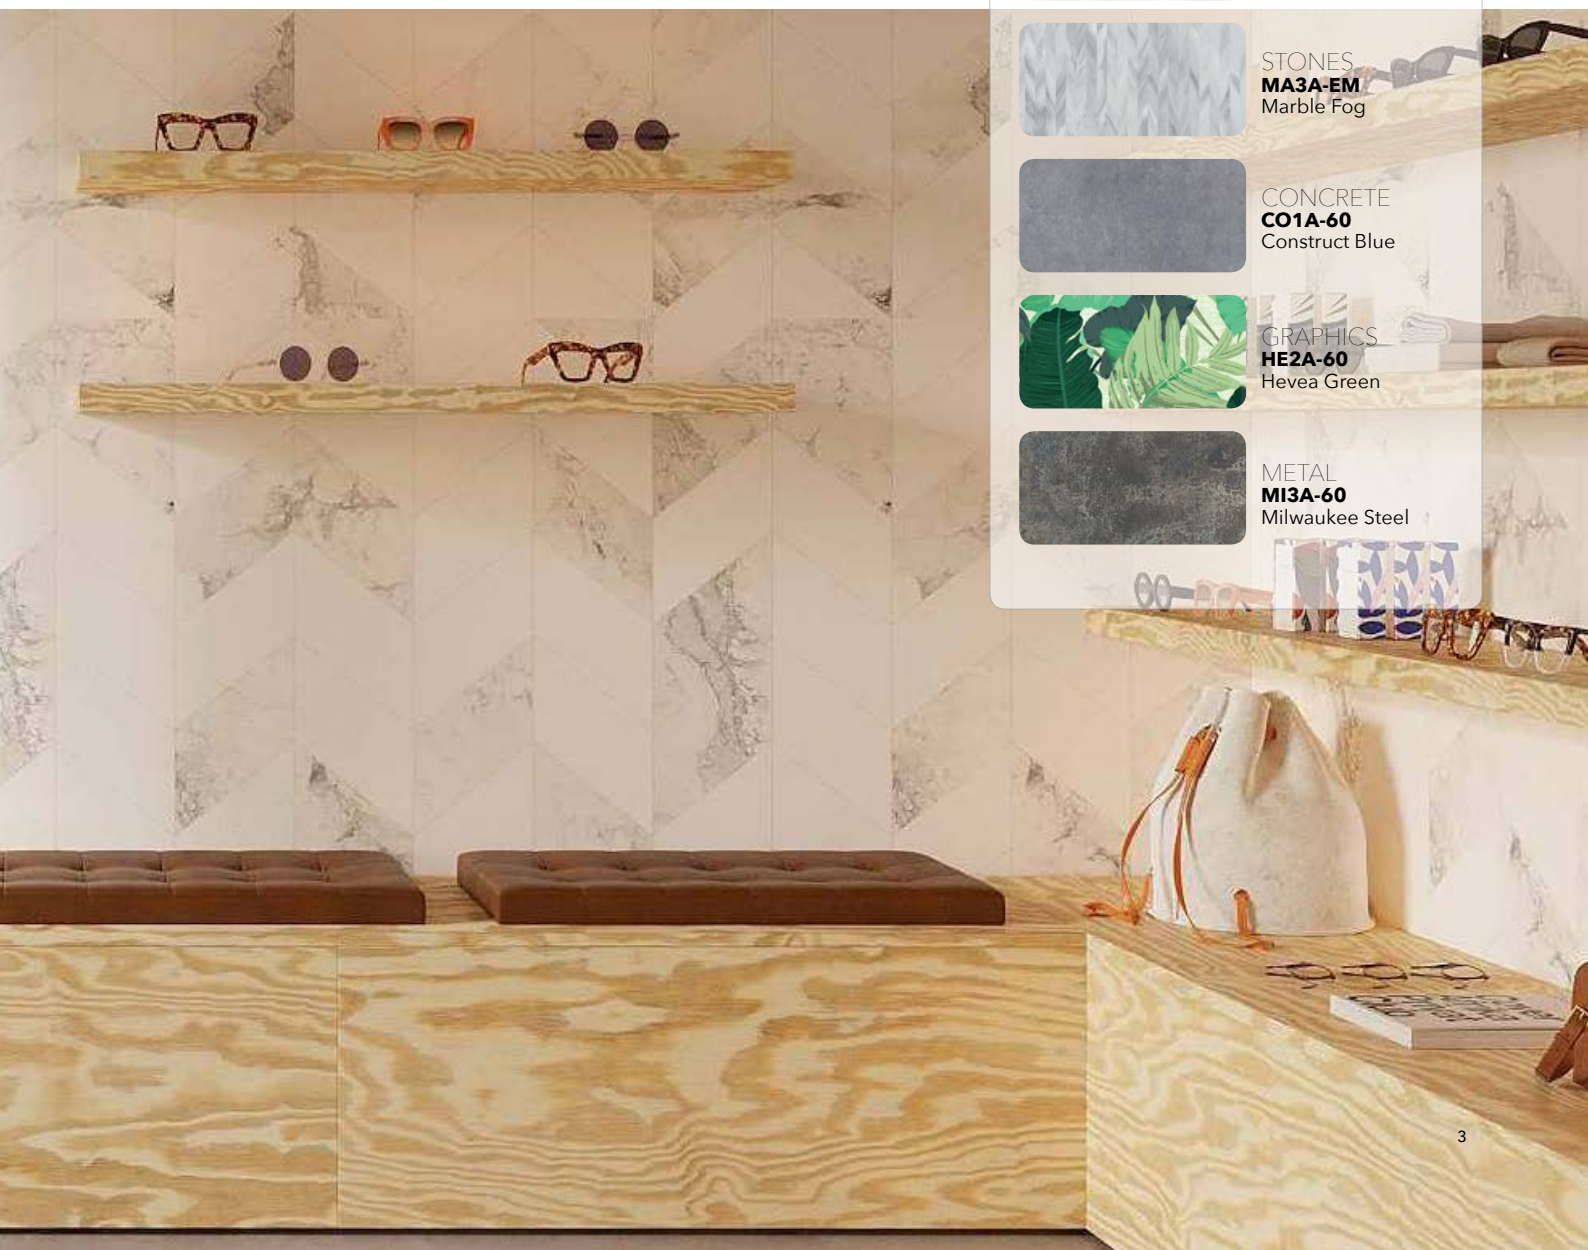

FASZINIERENDE VIELFALT AN MATERIALARTEN

A FASCINATING VARIETY OF MATERIALS

Die RESOPAL Creative Selection zeichnet sich nicht nur durch eine beeindruckende Anzahl neuer, kreativer Designs aus. Die neue Vielfalt bewährter Materialarten ist ein ebenso wichtiger Bestandteil der Kollektion.

Wählen Sie aus den natürlichen Materialarten wie Woods, Stones, Concrete oder Metal. Elegante, neue Marmordekore oder moderne Sperrholz-Optiken eröffnen nie dagewesene Designmöglichkeiten. Außergewöhnliche Grafiken oder Papierstrukturen geben Ihren Räumen immer das gewisse Etwas.

RESOPAL Creative Selection stands out not only with its impressive number of new, creative designs - the exciting variety of materials is also an important component of this collection.

Choose from natural materials such as Woods, Stones, Concrete or Metal. Elegant new marble decors or modern plywood looks open never-before-seen design possibilities. Unique graphics and paper structures give any room a special touch.

WOODS
CA2A-60
Carpenter Bench

STONES
MA3A-EM
Marble Fog

CONCRETE
CO1A-60
Construct Blue

GRAPHICS
HE2A-60
Hevea Green

METAL
MI3A-60
Milwaukee Steel